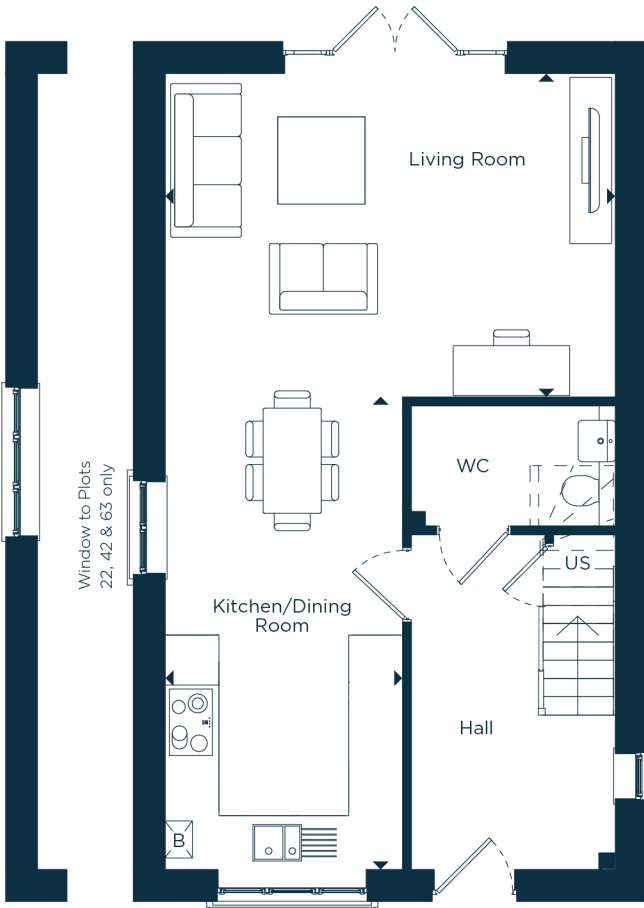

Window variation to
Plots 16, 17, 45 & 46

Window to Plots
22, 42 & 63 only

GROUND FLOOR

Window to
Plots 22 & 42 only

No window to
Plot 63

FIRST FLOOR

*Plots 16, 22 & 46 are handed to floorplan shown.

**Car port to plots 22, 33 & 42 only.

W WARDROBE **W** SPACE FOR WARDROBE **C** CUPBOARD **US** UTILITY STORE
B BOILER **HWC** HOT WATER CYLINDER