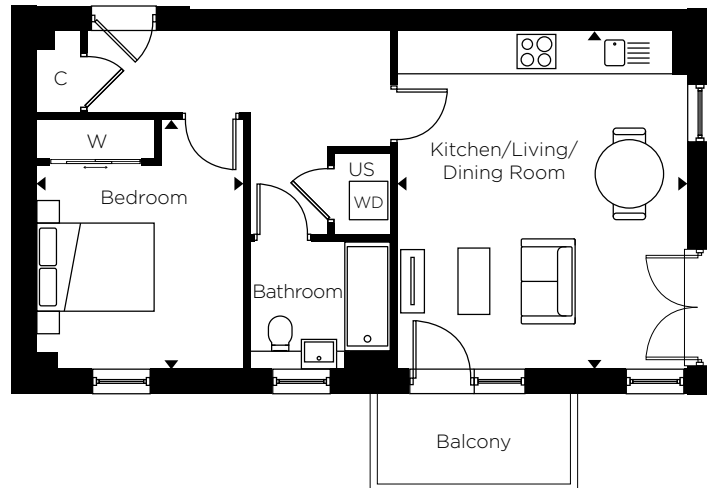

## APARTMENT 144

ONE BEDROOM - SECOND FLOOR

### Kitchen / Living / Dining Room

4.50m x 5.25m

14'9" x 17'2"

### Bedroom

3.20m x 3.85m

10'5" x 12'7"

☐ - Indicative Wardrobe Position    US - Utility Store    ☐ - Washer/Dryer    C - Cupboard    R - Riser Cupboard    SR - Shower Room