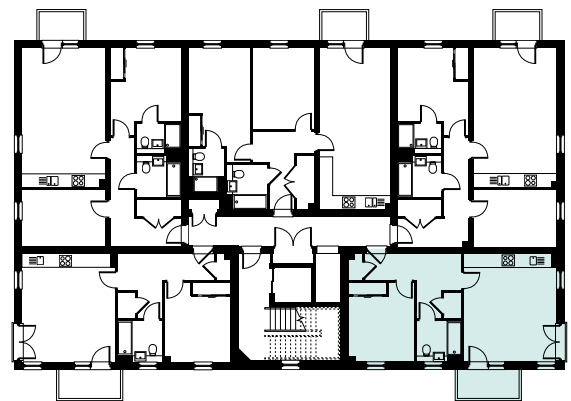

## APARTMENT 144

ONE BEDROOM - SECOND FLOOR

### Kitchen / Living / Dining Room

4.50m x 5.25m

14'9" x 17'2"

### Bedroom

3.20m x 3.85m

10'5" x 12'7"

☐ - Indicative Wardrobe Position    US - Utility Store    ☐ - Washer/Dryer    C - Cupboard    R - Riser Cupboard    SR - Shower Room